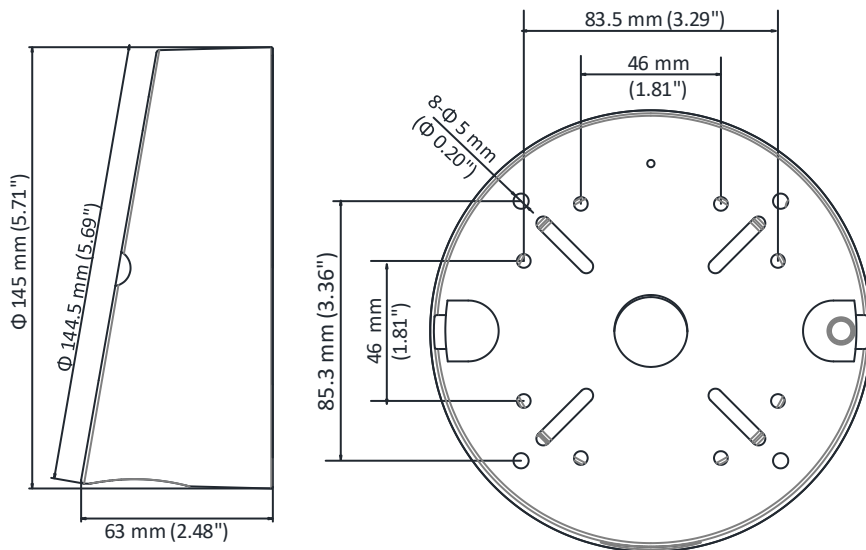

DS-1240ZJ

Inclined Ceiling Mounting Bracket for Dome Camera

Feature

- Aluminum alloy material with surface spray treatment
- Waterproof design

Dimension

Available Model

DS-1240ZJ

Parameter

Model	DS-1240ZJ
Parameters	Inclined Ceiling Mounting Bracket for Dome Camera
Appearance	Hikvision White
Material	Aluminum Alloy
Dimension	145 mm × 144.5 mm × 63 mm (5.71" × 5.69" × 2.48")
Weight	440 g (0.97 lb.)

Note

- The bracket should be installed on the flat surface.
- Waterproof rubber is necessary for the outdoor application.
- The wall must be capable of supporting at least 3 times as much as the total weight of the dome camera and the bracket.
- The bracket's maximum load capacity is 3 KG (6.6 lb.).